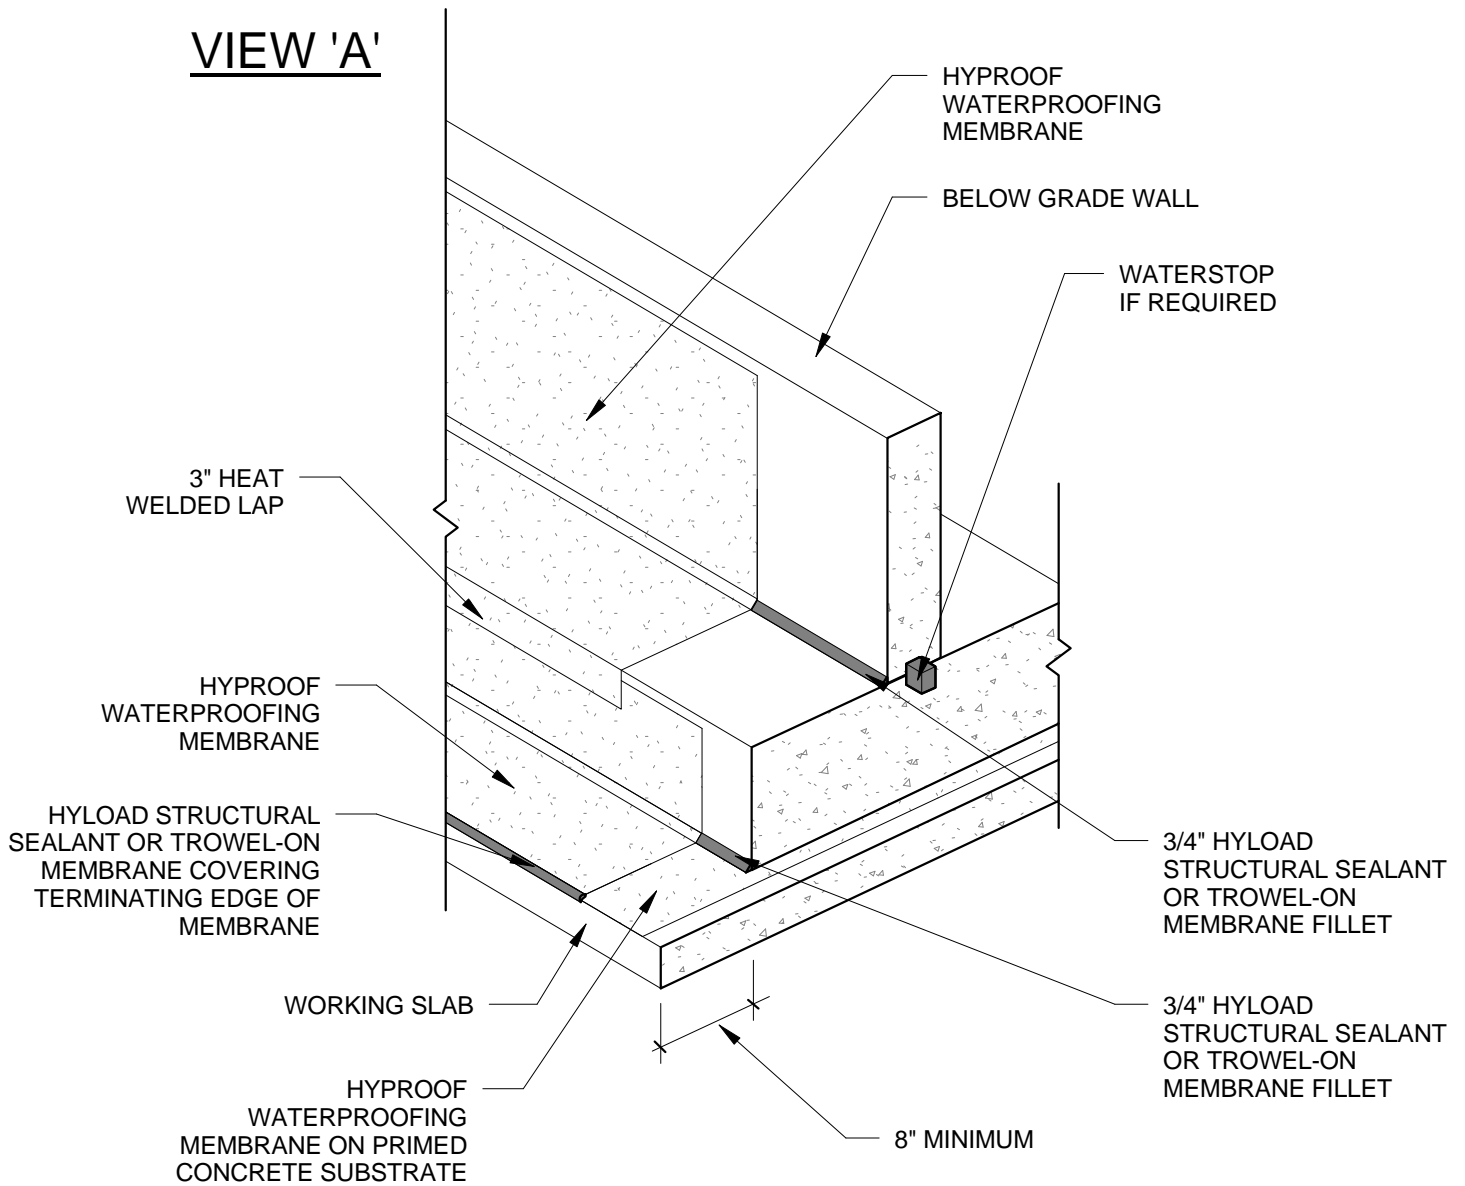

VIEW 'A'

5020 Enterprise Parkway
Seville, Ohio 44273
Phone: (800) 457-4056

Title: BELOW GRADE WALL ON FOOTING-EXTERIOR VIEW

Detail Number: WP03