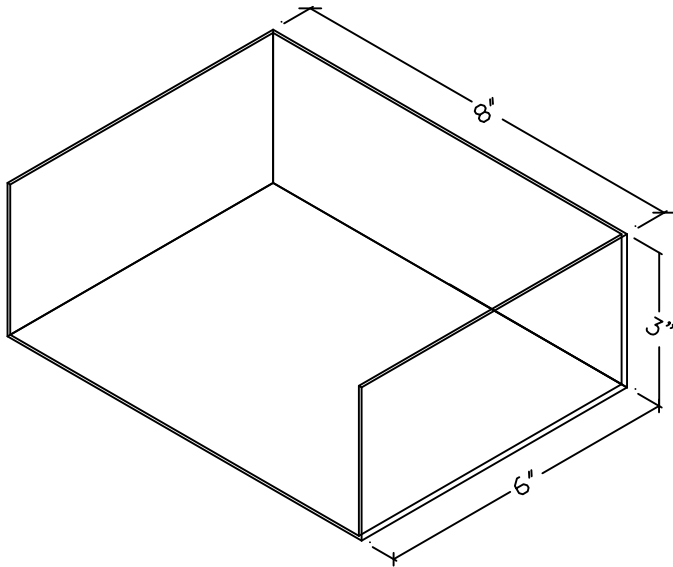

STOP END 4"

STOP END 6"

STOP END 8"

HyTUF™
The Ultimate Flashing System

CORPORATE HEADQUARTERS

5020 ENTERPRISE PARKWAY
SEVILLE, OHIO 44273
PHONE: (800) 457-4056
FAX: (330) 769-4153

STOP END PREFORMED SHAPES