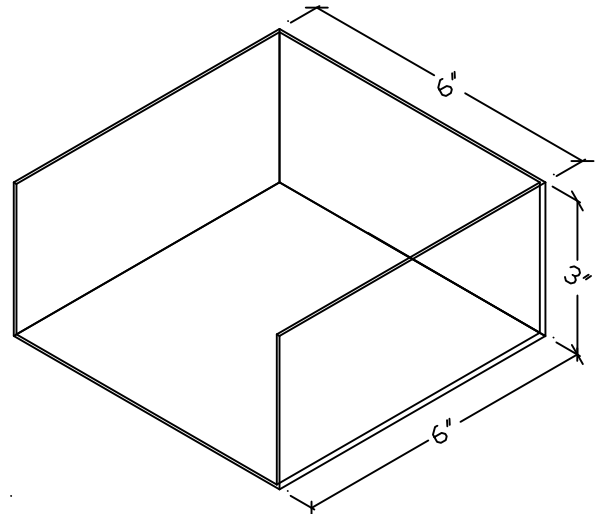

STOP END 4"

STOP END 6"

STOP END 8"

HyTUF™
The Ultimate Flashing System

CORPORATE HEADQUARTERS

5020 ENTERPRISE PARKWAY
SEVILLE, OHIO 44273
PHONE: (800) 457-4056
FAX: (330) 769-4153

STOP END PREFORMED SHAPES